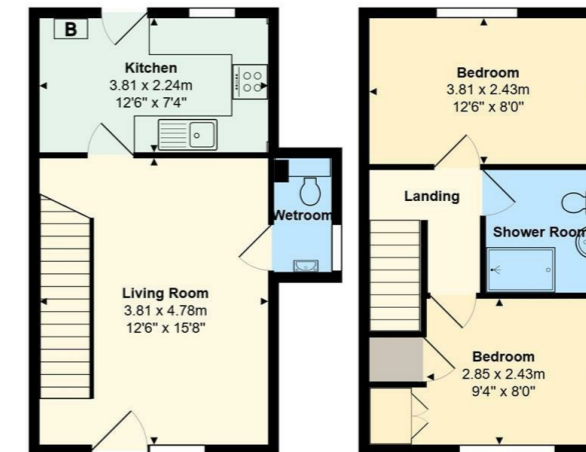

St Nicholas Court

Total Area: 56.2 m² ... 605 ft²

All measurements are approximate and for display purposes only

Energy Efficiency Rating		Current	Potential
Very energy efficient - lower running costs			
(92 plus) A			90
(81-91) B			
(69-80) C		70	
(55-68) D			
(39-54) E			
(21-38) F			
(1-20) G			
Not energy efficient - higher running costs			
England & Wales	EU Directive 2002/91/EC		

Glyn Eiddew

Pentwyn, Cardiff, CF23 7BW

Offers In The Region Of

£200,000

2 Bedroom(s)

1 Bathroom(s)

570.00 sq ft

Contact our
Penylan Branch

Lounge 12'6 x 15'8 (3.81m x 4.78m)

Llanishen High School

Kitchen 12'6 x 7'4 (3.81m x 2.24m)

Ysgol Gynradd Gymraeg Pen Y Groes
Ysgol Gyfun Gymraeg Bro Ederm

Ground Floor Wet Room

Landing

Bedroom One 9'4 x 8' (2.84m x 2.44m)

Bedroom Two 12'6 x 8' (3.81m x 2.44m)

Bathroom

Garden

Tenure

Freehold - To be confirmed by your legal Advisor

Council Tax

Band C

School Catchment